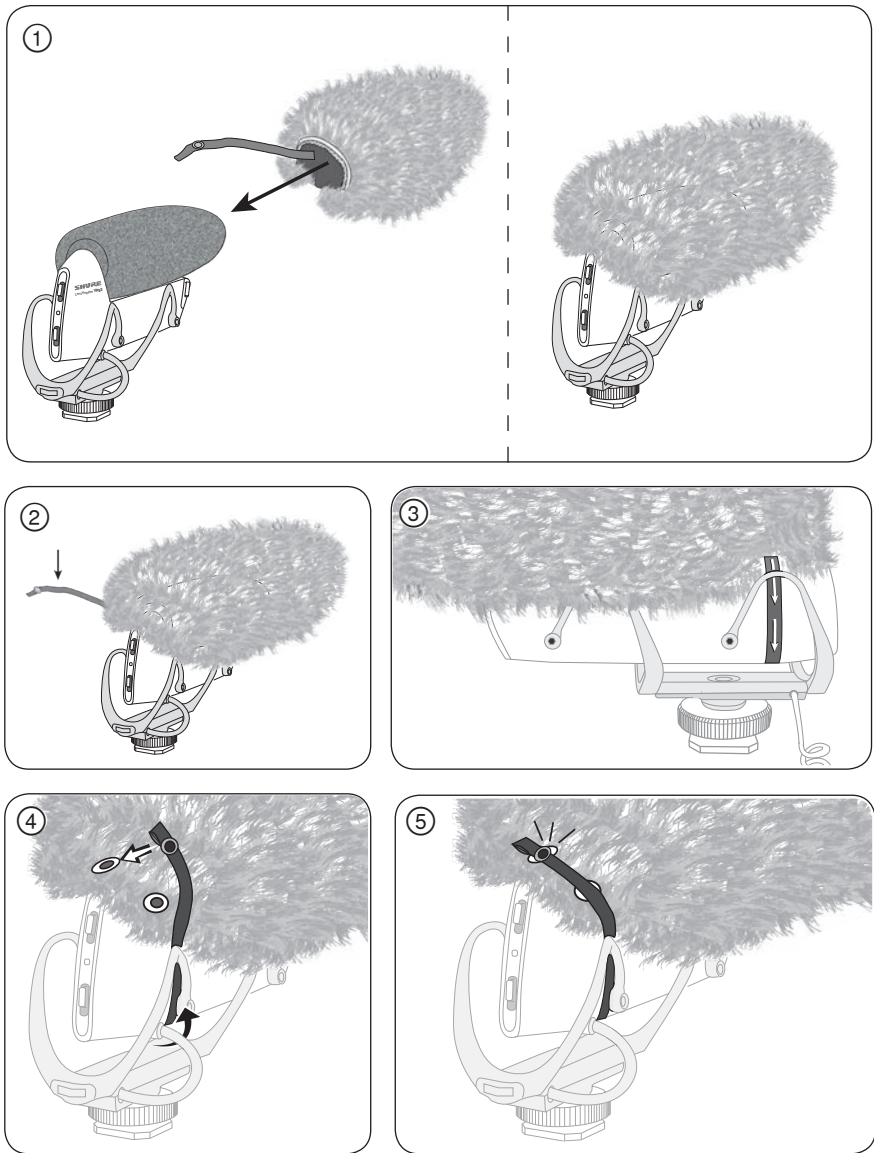

VP83

SHURE®

United States, Canada, Latin America, Caribbean:
Shure Incorporated
5800 West Touhy Avenue
Niles, IL 60714-4608 USA

www.shure.com

Europe, Middle East, Africa:

Shure Europe GmbH
Jakob-Dieffenbacher-Str. 12,
75031 Eppingen, Germany

Asia, Pacific:

Shure Asia Limited
22/F, 625 King's Road
North Point, Island East
Hong Kong

Phone: 852-2893-4290
Fax: 852-2893-4055
Email: info@shure.com.hk

PT. GOSHEN SWARA INDONESIA

Kompleks Harco Mangga Dua Blok L No. 35 Jakarta Pusat

I.16.GSI31.00501.0211