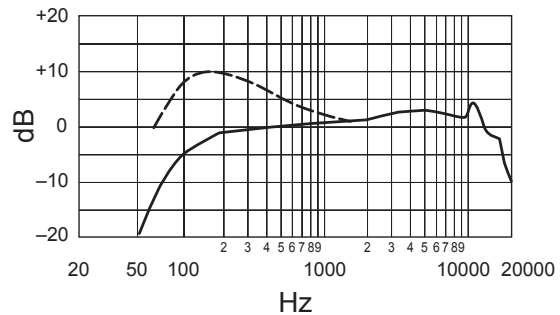

Product Specifications

Beta 87C Cardioid Condenser Vocal Microphone

Overview

The Shure Beta 87C vocal microphone is precision-engineered to deliver an extremely smooth, extended high-end frequency response in a cardioid condenser design. The warm, natural sound creates an ideal environment for personal monitoring, with excellent rear rejection.

Features

- Premier live performance microphone with Shure quality, ruggedness, and reliability
- Uniform cardioid pick-up pattern for maximum gain before feedback and excellent rejection of off-axis sound
- Smooth, wide frequency response with slight presence rise and controlled proximity effect tailored for vocals
- Advanced cartridge shock mount system absorbs mechanical shock and minimizes handling noise
- Very low susceptibility to RF and electromagnetic hum
- Dent-resistant steel mesh grille and enamel coated metal alloy construction resist wear and abuse
- Effective built-in pop filter reduces undesirable wind and breath noise

Available Models

BETA 87C	Cardioid Condenser Vocal Microphone

Specifications