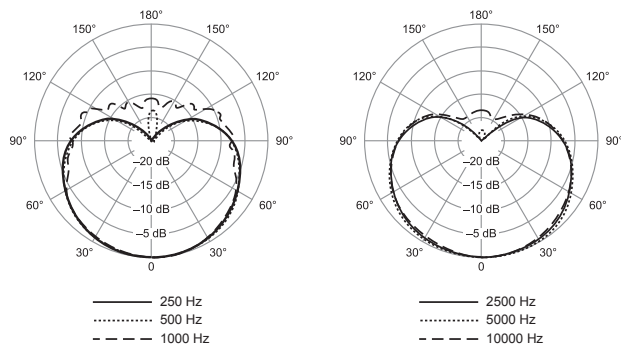

Furnished Accessories

A25D	Swivel Adapter	95A2314	Carrying/Storage Bag

Polar Pattern

Frequency Response