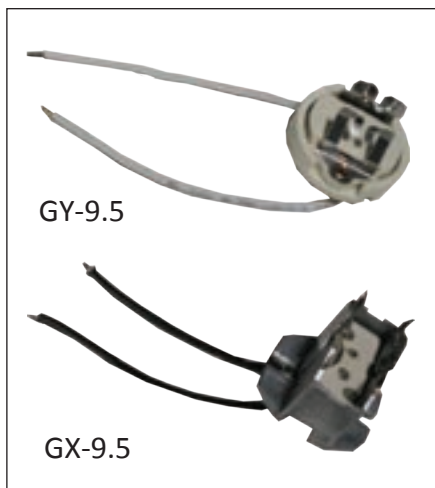

FS & PS

Socket

Lamp

Barndoor

BDR-FS05

BDR-FS10

Part Number	Description	Weight (kg)
FS-500	Fresnel spotlight 500/650W; lampholder GY9.5, Lamp: T18/500W; T26/650W, Black (take-out lampbase spacer for 650W)	4.08
FS-1000	Fresnel spotlight 1000/1200W; lampholder GX9.5, Lamp: T19/1000W; T29/1200W, Black (take-out lampbase spacer for 1200W)	5.86
PS-1000	Prism convex spotlight 1000/1200W; lampholder GX9.5, Lamp: T19/1000W; T29/1200W, Black (take-out lampbase spacer for 1200W)	6.41
Barndoor		
BDR-FS05	Barndoor for FS-500, Black	0.90
BDR-FS10	Barndoor for FS-1000, Black	1.18
Socket		
GY-9.5	Socket for FS-500	0.21
GX-9.5	Socket for FS-1000 and PS-1000	0.21
Lamp		
LFP-500	Lamp for FS-500	0.04
LFP-1000	Lamp for FS-1000 and PS-1000	0.07