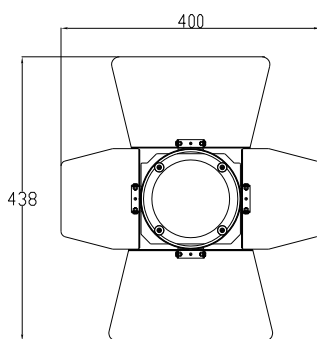

FS & PS

Socket

Lamp

Barndoor

BDR-FS05

BDR-FS10

Part Number	Description	Weight (kg)
FS-500	Fresnel spotlight 500/650W; lampholder GY9.5, Lamp: T18/500W; T26/650W, Black (take-out lampbase spacer for 650W)	4.08
FS-1000	Fresnel spotlight 1000/1200W; lampholder GX9.5, Lamp: T19/1000W; T29/1200W, Black (take-out lampbase spacer for 1200W)	5.86
PS-1000	Prism convex spotlight 1000/1200W; lampholder GX9.5, Lamp: T19/1000W; T29/1200W, Black (take-out lampbase spacer for 1200W)	6.41
Barndoor		
BDR-FS05	Barndoor for FS-500, Black	0.90
BDR-FS10	Barndoor for FS-1000, Black	1.18
Socket		
GY-9.5	Socket for FS-500	0.21
GX-9.5	Socket for FS-1000 and PS-1000	0.21
Lamp		
LFP-500	Lamp for FS-500	0.04
LFP-1000	Lamp for FS-1000 and PS-1000	0.07