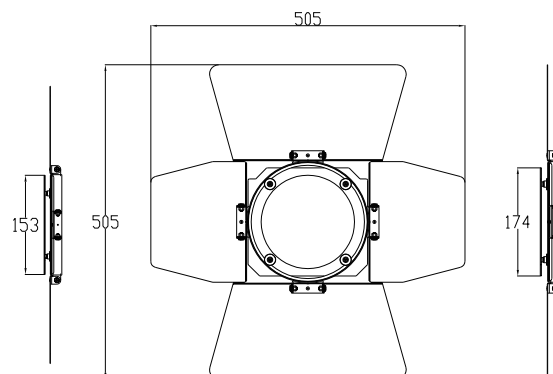

FS & PS

Socket

Lamp

Barndoor

BDR-FS05

BDR-FS10

Part Number	Description	Weight (kg)
FS-500	Fresnel spotlight 500/650W; lampholder GY9.5, Lamp: T18/500W; T26/650W, Black (take-out lampbase spacer for 650W)	4.08
FS-1000	Fresnel spotlight 1000/1200W; lampholder GX9.5, Lamp: T19/1000W; T29/1200W, Black (take-out lampbase spacer for 1200W)	5.86
PS-1000	Prism convex spotlight 1000/1200W; lampholder GX9.5, Lamp: T19/1000W; T29/1200W, Black (take-out lampbase spacer for 1200W)	6.41
Barndoor		
BDR-FS05	Barndoor for FS-500, Black	0.90
BDR-FS10	Barndoor for FS-1000, Black	1.18
Socket		
GY-9.5	Socket for FS-500	0.21
GX-9.5	Socket for FS-1000 and PS-1000	0.21
Lamp		
LFP-500	Lamp for FS-500	0.04
LFP-1000	Lamp for FS-1000 and PS-1000	0.07