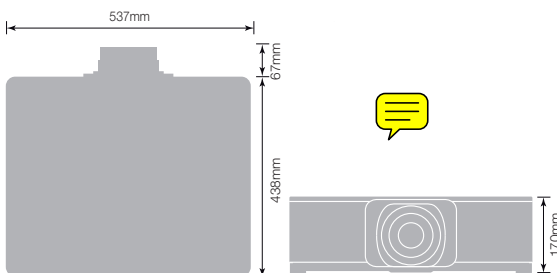

CP-HD9320

Technical Specifications

CP-HD9321/CP-HD9320 1,920x1,080 (Aspect ratio 16:9)

Projection distance	Item		m											
	Screen Size		USL-901		SL-902		SD-903W		ML-904		LL-905		UL-906	
	Type	H(m) V(m)	min.	max.	min.	max.	min.	max.	min.	max.	min.	max.	min.	max.
80	1.8	1	1.4	1.8	2.1	3.1	2.9	4.4	4.3	6.5	6.2	10	9.9	15.7
100	2.2	1.2	1.8	2.2	2.6	3.9	3.6	5.5	5.4	8.2	7.8	12.6	12.3	19.5
120	2.7	1.5	2.1	2.6	3.1	4.7	4.4	6.6	6.4	9.8	9.4	15.1	14.7	23.4
300	6.6	3.7	5.2	6.5	7.8	11.7	11	16.4	16.1	24.5	23.5	37.9	36.5	58.1
500	11.1	6.2	8.7	10.8	13.1	19.4	18.3	27.4	27.4	40.9	39.3	63.2	60.6	96.6

Item	0.8	1	1.1	1.7	1.6	2.4	2.4	3.6	3.5	5.6	5.5	8.8
Throw Ratio												

Model Name	CP-HD9320	
Display System	1-chip DLP®	
Display Device		
	Size of Effective Display Area	0.65" DLP® chip x 1, aspect ratio 16:9
	Number of Pixels	2,073,600 pixels (1,920 horizontal x 1,080 vertical)
Lens (Option)		
	Zoom	Motorised
	Focus	Motorised
	Lens Shift	Motorised (V.H)
Light Source	365W x2	
Screen Size	50-600 inch	
Light Output (Brightness)	8,200 lm	
Contrast Ratio	2,500:1 (Theatre Mode)	
Displayable Scanning Frequency		
	Horizontal	15-106 kHz
	Vertical	50-120 Hz
Terminals		
	Computer In	Mini D-sub 15-pin connector x 1
	Monitor Out	Mini D-sub 15-pin connector x 1
	SDI	BNC connector x 1
	HDMI 1/2	HDMI connector x 2
	DVI-D	DVI-D connector x 1
	HDBase T	RJ-45 connector x 1
	Video	BNC connector x1
	LAN	RJ-45 connector x 1
	Wireless	USB Type A x 1
	Remote Control In	3.5mm stereo mini connector x 1
	Remote Control Out	3.5mm stereo mini connector x 1
	Control (RS-232C)	D-sub 9-pin connector x 1