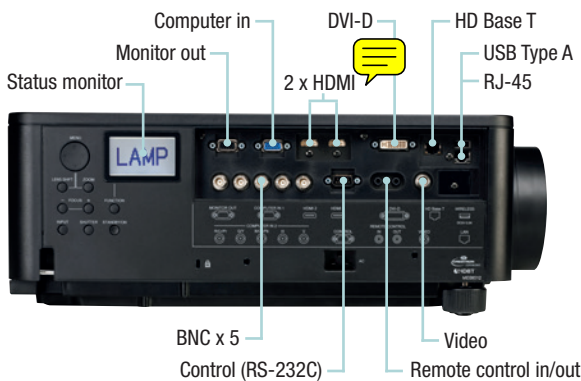

CP-HD9320

Technical Specifications

CP-HD9321/CP-HD9320 1,920x1,080 (Aspect ratio 16:9)

Projection distance	Item		m											
	Screen Size		USL-901		SL-902		SD-903W		ML-904		LL-905		UL-906	
	Type	H(m) V(m)	min.	max.	min.	max.	min.	max.	min.	max.	min.	max.	min.	max.
80	1.8	1	1.4	1.8	2.1	3.1	2.9	4.4	4.3	6.5	6.2	10	9.9	15.7
100	2.2	1.2	1.8	2.2	2.6	3.9	3.6	5.5	5.4	8.2	7.8	12.6	12.3	19.5
120	2.7	1.5	2.1	2.6	3.1	4.7	4.4	6.6	6.4	9.8	9.4	15.1	14.7	23.4
300	6.6	3.7	5.2	6.5	7.8	11.7	11	16.4	16.1	24.5	23.5	37.9	36.5	58.1
500	11.1	6.2	8.7	10.8	13.1	19.4	18.3	27.4	27.4	40.9	39.3	63.2	60.6	96.6

Item	0.8	1	1.1	1.7	1.6	2.4	2.4	3.6	3.5	5.6	5.5	8.8
Throw Ratio												

Model Name	CP-HD9320	
Display System	1-chip DLP®	
Display Device		
	Size of Effective Display Area	0.65" DLP® chip x 1, aspect ratio 16:9
	Number of Pixels	2,073,600 pixels (1,920 horizontal x 1,080 vertical)
Lens (Option)		
	Zoom	Motorised
	Focus	Motorised
	Lens Shift	Motorised (V.H)
Light Source	365W x2	
Screen Size	50-600 inch	
Light Output (Brightness)	8,200 lm	
Contrast Ratio	2,500:1 (Theatre Mode)	
Displayable Scanning Frequency		
	Horizontal	15-106 kHz
	Vertical	50-120 Hz
Terminals		
	Computer In	Mini D-sub 15-pin connector x 1
	Monitor Out	Mini D-sub 15-pin connector x 1
	SDI	BNC connector x 1
	HDMI 1/2	HDMI connector x 2
	DVI-D	DVI-D connector x 1
	HDBase T	RJ-45 connector x 1
	Video	BNC connector x1
	LAN	RJ-45 connector x 1
	Wireless	USB Type A x 1
	Remote Control In	3.5mm stereo mini connector x 1
	Remote Control Out	3.5mm stereo mini connector x 1
	Control (RS-232C)	D-sub 9-pin connector x 1