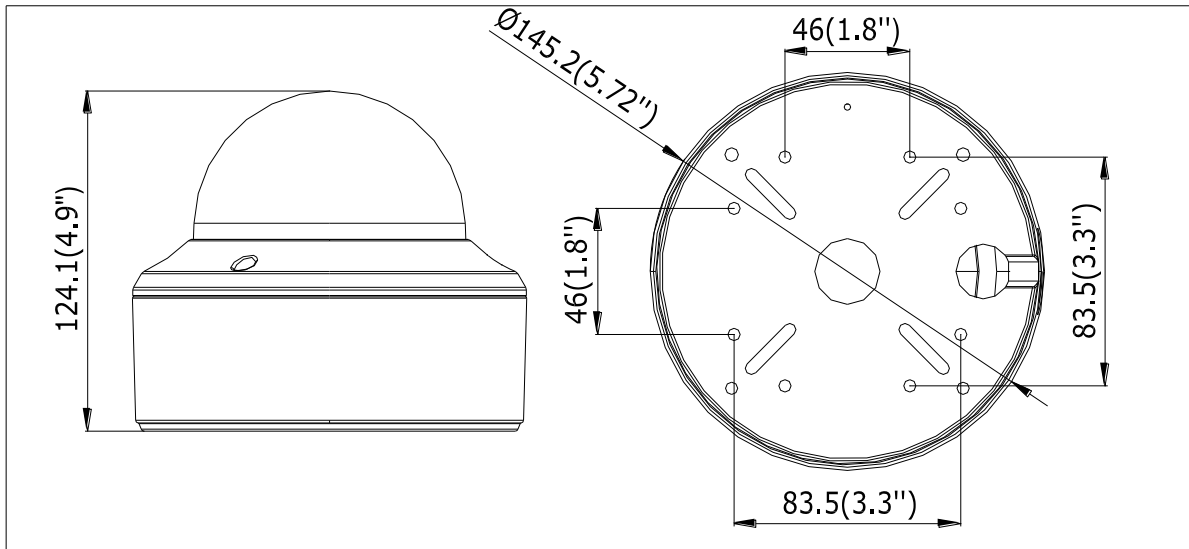

## Specifications

<b>Camera</b>	
Image Sensor	2MP CMOS Image Sensor
Signal System	PAL/NTSC
Effective Pixels	1930(H)*1088(V)
Min. illumination	0.01 Lux @ (F1.2,AGC ON),0 Lux with IR
Shutter Time	1/25(1/30)s to 1/50,000s
Lens	2.8 - 12 mm @ F1.4
	Angle of view: 114.5° - 35.1°
Lens Mount	φ14
Day & Night	ICR
Angle Adjustment	Pan: 0 - 355°, Tilt: 0 - 75°, Rotation: 0 - 355°
Synchronization	Internal synchronization
Video Frame Rate	1080p@25fps/1080p@30fps
HD Video Output	1 Analog HD output
S/N Ratio	>62dB
<b>Menu</b>	
Camera ID	On/off (0-255)
AGC	Support
D/N Mode	Color/BW/Auto/EXT
White Balance	Auto/User/Push/8000K/6000K/4200K/3000K
Privacy Mask	On/Off, maximum 2 zones
Motion Detection	On/Off, maximum 4 zones
BLC	Support
Anti-flicker	On/Off
Language	English/Chinese
Functions	Digital noise reduction, Mirror
<b>General</b>	
Operating Conditions	-40 °C – 60 °C (-40 °F – 140 °F), Humidity 90% or less (non-condensing)
Power Supply	12 VDC ± 15%, -A: 12 VDC±15%, 24 VAC±15%
Power Consumption	Max. 3W, -A: Max. 4W
Protection Level	IP66
IR Range	Up to 40m
Impact Protection	IK10
Communication	Up the coax, Protocol: HIKVISION-C(TVI output)
Dimensions	Φ 145.2 × 124.1 mm (Φ 5.72" × 4.9")
Weight	1300 g

## Dimensions