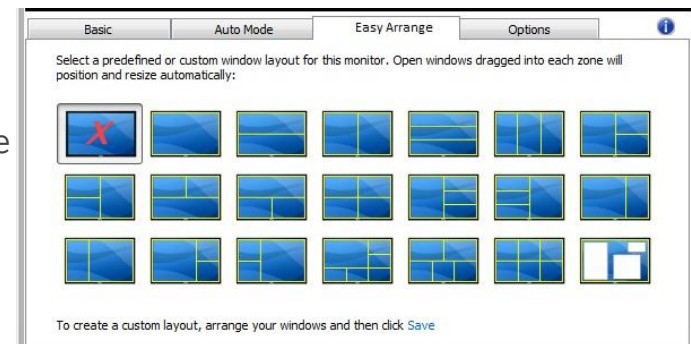

Easy Arrange (only available on the S2740L and S2440L monitors)

Improve your productivity with the Easy Arrange software, which organizes your monitor screen by arranging/ tiling your applications side by side, so that you can view multiple application windows at one glance.

Simply select your preferred available layout on Easy Arrange, and drag and drop the specific applications into your preferred grid location.