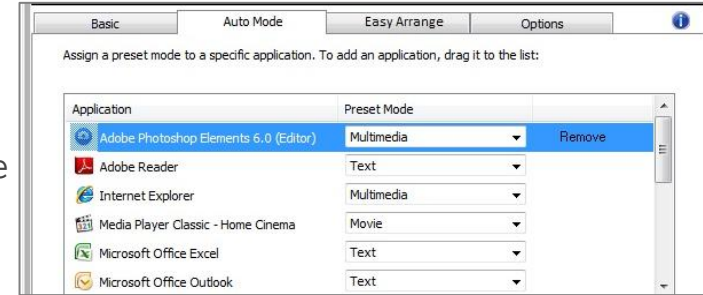

Dell S series monitors with LED

Key messaging	What they are	Benefits
Great usability and comfort	<ul style="list-style-type: none">• Tilt (for all models)• Cable management• HDMI & VGA ports (S2740L has additional USB port)	<ul style="list-style-type: none">• Maximizes your viewing comfort by allowing you to adjust to your preferred angle• A neater and clutter-free desktop• VGA connector facilitates easy connection to most PCs.• HDMI port gives you uncompromised high quality video and audio performance
Energy efficient	<ul style="list-style-type: none">• Made of environmentally responsible materials<ul style="list-style-type: none">- Arsenic-free glass and mercury-free LED panel• Meet latest environmental standards<ul style="list-style-type: none">- ENERGY STAR®- EPEAT Silver• Power management software: PowerNap	<ul style="list-style-type: none">• These less hazardous materials help make the monitors easy to recycle, and lower your power consumption• Meet strict energy efficiency guidelines set by the EPA and US Department of Energy, helping you reduce your energy bills and improve home comfort. Have environmentally preferable product design and management.• PowerNap software helps to dim the monitor to its minimum brightness level or puts it into sleep mode when not in use, helping you be energy efficient

New features

Dell Display Manager

Enjoy great productivity with the easy-to-use Dell Display Manager – your one stop software application for the following features:

Auto Mode

With Auto mode, the color settings of applications now appear how you want them to. Simply select the optimal preset mode of your choice for specific applications and the active application will use the preset mode you have picked. Eg. select Multimedia mode for Internet Explorer, so that opening Internet Explorer thereafter will enable you to view your internet pages in the multimedia mode's color settings.