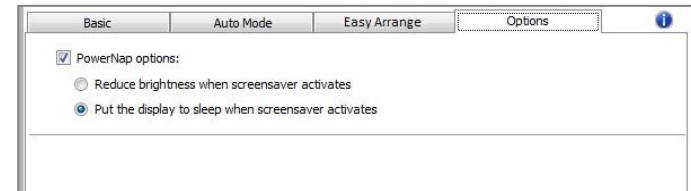

PowerNap

Conserve energy with the S series monitors' PowerNap feature, which dims the monitor to its minimum brightness or puts it in to sleep mode when not in use.