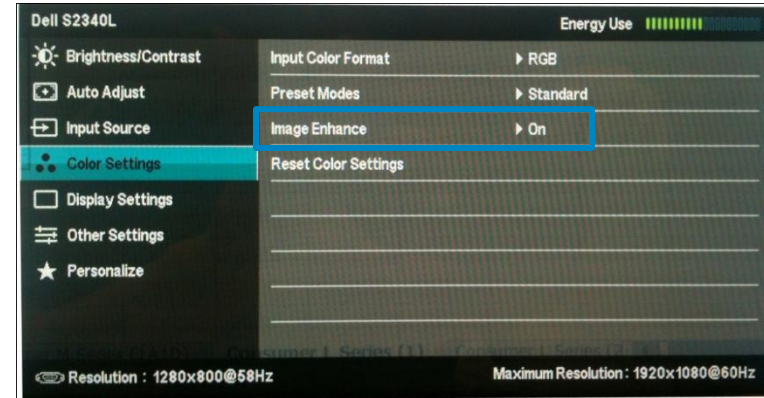

Simply select your preferred available layout on Easy Arrange, and drag and drop the specific applications into your preferred grid location.

New features

Without Image Enhance

With Image Enhance

Image Enhance