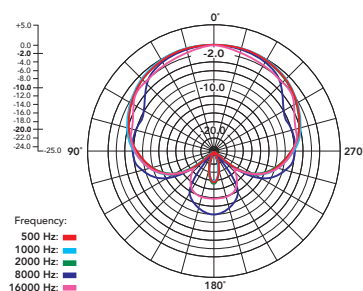

Specifications

Acoustic Principle	Pressure Gradient
Polar Pattern	Cardioid
Frequency Range	100Hz - 20kHz
Signal to Noise Ratio	75dB SPL
Equivalent Noise	20 dB SPL
Maximum SPL	140dB SPL
Sensitivity	-33dB re 1V/Pa (22mV @ 94dB SPL) ± 2dB @ 1kHz
Dynamic Range	120dB SPL
Power Requirement	Plug-in power required (3V-12V DC)
Output connection	3.5mm TRS mini-jack (dual mono)
Microphone Dimensions	80mm x 21mm
Weight	42gm (1.5oz)

Polar pattern

Frequency response