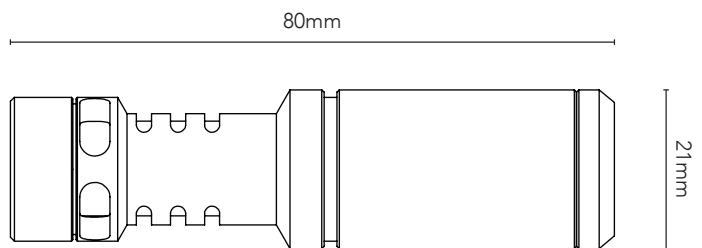

Specifications

Acoustic Principle	Pressure Gradient
Polar Pattern	Cardioid
Frequency Range	100Hz - 20kHz
Signal to Noise Ratio	75dB SPL
Equivalent Noise	20 dB SPL
Maximum SPL	140dB SPL
Sensitivity	-33dB re 1V/Pa (22mV @ 94dB SPL) ± 2dB @ 1kHz
Dynamic Range	120dB SPL
Power Requirement	Plug-in power required (3V-12V DC)
Output connection	3.5mm TRS mini-jack (dual mono)
Microphone Dimensions	80mm x 21mm
Weight	42gm (1.5oz)

Features

- Compact size and lightweight - only 80mm (3") long and 42gm (1.5oz)
- All-metal microphone body
- No battery required (powered by camera plug-in power - min 3V)
- Rycote® Lyre® shock mount included
- Deluxe furry windshield included
- Designed and manufactured in Australia
- 2 year warranty with online registration at www.ode.com/warranty