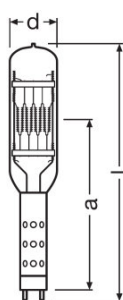

### Technical data

#### Dimensions & weight

Diameter	100.0 mm
Length	550.0 mm
Light center length (LCL)	354.0 mm
Illuminated field	67.0*50.0 mm <sup>2</sup>
Filament diameter	50.0 mm