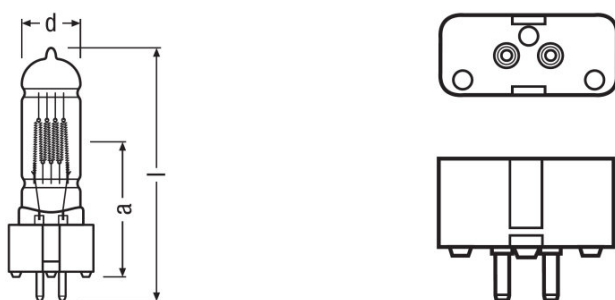

Product datasheet

Technical data

Electrical data

Nominal wattage	650.00 W
Nominal voltage	230 V

Photometrical data

Color temperature	3200 K
-------------------	--------

Dimensions & weight

Diameter	26.0 mm
Length	110.0 mm
Light center length (LCL)	55.0 mm
Illuminated field	13.0*17.0 mm ² ¹⁾
Filament diameter	17.0 mm