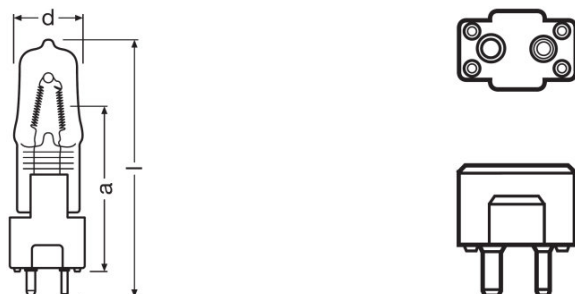

Product datasheet

Technical data

Electrical data

Nominal wattage	300.00 W
Nominal voltage	230 V

Photometrical data

Nominal luminous flux	5000 lm
Color temperature	2900 K

Dimensions & weight

Diameter	15.0 mm
Length	80.0 mm
Illuminated field	9.0*11.0 mm ²
Filament diameter	11.0 mm

EEL – Energy Label	D
--------------------	---

Product datasheet

Country specific categorizations

Order reference	64662 300W 230V
------------------------	-----------------

Country specific information

Product code	METEL code	SEG-No.	STK-Number	UK Org
4008321097873	OSRH64662	-	-	-