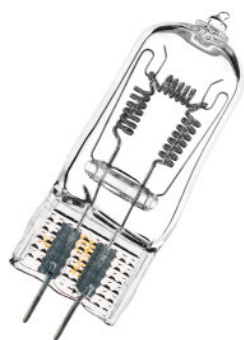

64575 1000 W 230 V

Halogen lamps, medium/high voltage, single-ended

Areas of application

- Professional film and TV work

Product features

- Operation at mains voltage: 120 V | 230 V | 240 V
- Color temperature: 2,900 K | 3,000 K (with longer lifespan)
- Color temperature: 3,200 K (for professional film and TV work)
- Color temperature: 3,400 K (for maximum luminous efficacy)