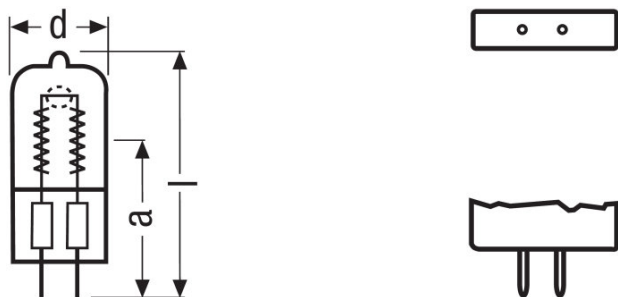

Product datasheet

Technical data

Electrical data

Nominal wattage	300.00 W
Nominal voltage	120 V

Photometrical data

Nominal luminous flux	8100 lm
Color temperature	3200 K

Dimensions & weight

Diameter	18.5 mm
Length	53.0 mm
Illuminated field	10.0*12.5 mm ²
Filament diameter	12.5 mm

EEL – Energy Label	B
--------------------	---

Product datasheet

Country specific categorizations

LIF	CP/96
Order reference	64514 300W 120V

Country specific information

Product code	METEL code	SEG-No.	STK-Number	UK Org
4008321098672	OSRH64514	-	-	-