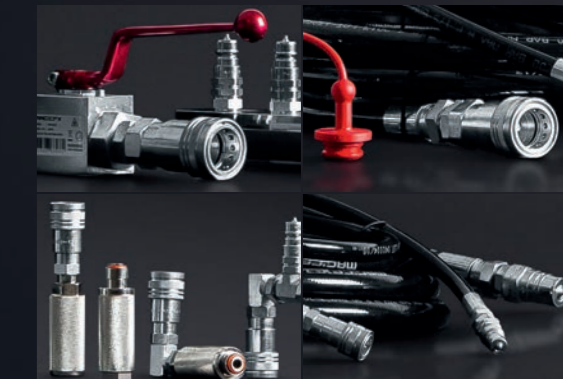

## CO2 ACCESSORIES

CO2 FX

- MFX1103 CO2 Bottle to hose connector
- MFX1104 CO2 Manual release valve 3/8
- MFX1105 CO2 high pressure hose 3/8 Male - Female, 2m
- MFX1106 CO2 high pressure hose 3/8 Male - Female, 3m
- MFX1107 CO2 high pressure hose 3/8 Male - Female, 6m
- MFX1108 CO2 high pressure hose 3/8 Male - Female, 10m
- MFX1109 CO2 high pressure hose 3/8 Male - Female, 15m
- MFX1110 CO2 90 degrees connector 3/8
- MFX1111 CO2 Combiner (2 bottles - 1 device)
- MFX1112 CO2 Splitter (1 bottle - 2 devices)
- MFX1113 CO2 Back Pack
- MFX1114 CO2 high pressure hose 3/8 Male - Female, 1.25m
- MFX1115 CO2 Bottle to hose connector 90 degrees
- MFX1116 CO2 Back Pack Complete Set
- MFX1151 CO2 high pressure hose 3/4 Male - Female, 6m
- MFX1152 CO2 high pressure hose 3/4 Male - Female, 10m
- MFX1153 CO2 high pressure hose 3/4 Male - Female, 15m
- MFX1154 CO2 high pressure Distribution Block (4x 3/8 hose in, 1x 3/4 out)
- MFX1155 CO2 high pressure Distribution Block (1x 3/4 hose in, 4x 3/8 out)
- MFX1156 CO2 90 degrees connector 3/4
- MFX1157 CO2 manual valve 3/4
- MFX1159 Co2 High Pressure Distribution Block (4x 3/8 hose in, 1x 3/8 out)