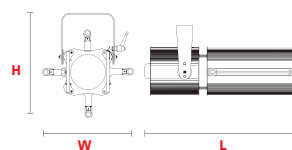

THEATRICAL LIGHTING

PRODUCT DESCRIPTION

ACENTO PROFILE ZOOM 2000W 18/36°

MODEL 50-25
BASE GY16

- Double condenser lenses
- Glass reflector
- Throw 24mts
- Beam angle 18° - 36°

ACCESSORIES ACENTO PROFILE

45-42 00-54 Diaphragm

PHOTOMETRIC DATA

ACENTO Profile Zoom 2000W 18/36°

DIMENSIONS

Acento Profile Zoom 2000w 18/36°
MODEL 50-25

- L** 785mm (30.9")
- W** 320mm (12.6")
- H** 380mm (14.96")
- 14kg (30.86 Lbs)
- 400x400x300mm (15.75"x14.75"x35.43")