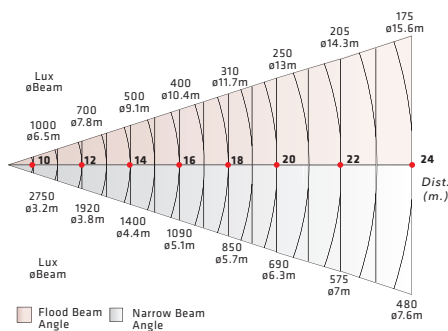

THEATRICAL LIGHTING

PRODUCT DESCRIPTION

ACENTO PROFILE ZOOM 2000W 18/36°

MODEL 50-25
BASE GY16

- Double condenser lenses
- Glass reflector
- Throw 24mts
- Beam angle 18° - 36°

ACCESSORIES ACENTO PROFILE

45-42 00-54 Diaphragm

PHOTOMETRIC DATA

ACENTO Profile Zoom 2000W 18/36°

DIMENSIONS

Acento Profile Zoom 2000w 18/36°
MODEL 50-25

- L** 785mm (30.9")
- W** 320mm (12.6")
- H** 380mm (14.96")
- 14kg (30.86 Lbs)
- 400x400x300mm (15.75"x14.75"x35.43")