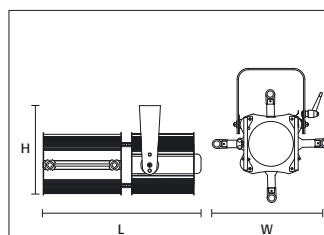

### ACCESSORIES

Acento Profile

45-42

00-54

Diaphragm

- These equipments comply with all applicable European directives and safety standards

### PHOTOMETRIC DATA

### ACENTO PROFILE ZOOM 1000w/1200w 8/22°

L 860mm. (33.86")

W 320mm. (12.60")

H 440mm. (17.32")

14.3kg. (31.52 Lbs.)

400x400x1000mm. (15.75"x15.75"x39.37")