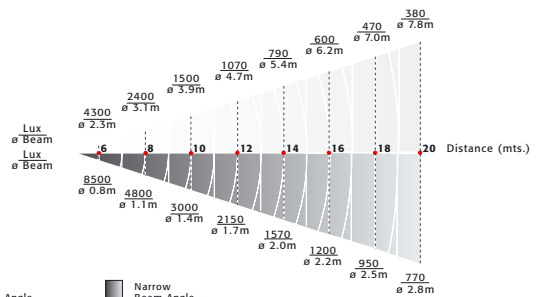

### PHOTOMETRIC DATA

### ACENTO PROFILE ZOOM 1000w/1200w 8/22°

L 860mm. (33.86")

W 320mm. (12.60")

H 440mm. (17.32")

14.3kg. (31.52 Lbs.)

400x400x1000mm. (15.75"x15.75"x39.37")