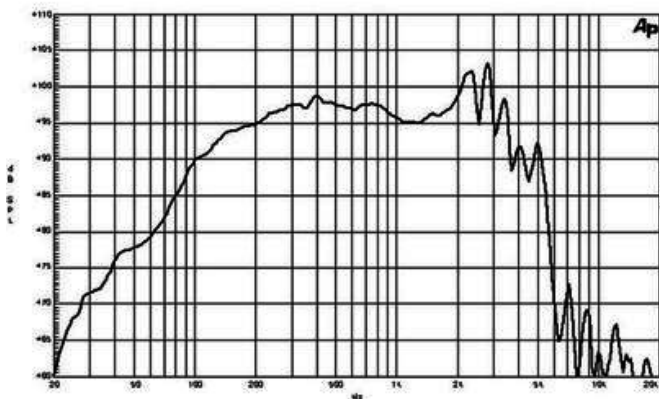

12NW76

LF Drivers - 12.0 Inches

- 1000 W continuous program power capacity
- 76 mm (3 in) copper voice coil
- 40 - 2000 Hz response
- 98.5 dB sensitivity
- Neodymium ring magnet assembly
- Aluminium demodulating ring allows a very low distortion figure
- Ventilated voice coil gap for reduced power compression

12NW76

LF Drivers- 12.0 Inches

SPECIFICATIONS

Nominal diameter	320 mm (12.0 in)
Nominal impedance	8 Ω
Minimum impedance	6.9 Ω
Nominal power handling ¹	500 W
Continuous power handling ²	1000 W
Sensitivity (1W/1m) ³	99.0 dB
Frequency range	40 - 2000 Hz
Voice coil diameter	76 mm (3.0 in)
Winding material	Copper
Former material	Glass Fibre
Winding depth	19 mm (0.75 in)
Magnetic gap depth	11 mm (0.43 in)
Flux density	1.3 T

SERVICE KIT

RCK12NW768

PARAMETERS

Fs	40 Hz
Re	5.3 Ω
Qes	0.17
Qms	3.7
Qts	0.16
Vas	76.0 dm ³ (2.7 ft ³)
Sd	522.0 cm ² (80.9 in ²)
η _o	2.8 %
Xmax	8.0 mm
Xvar	10.0 mm
Mms	77 g
Bl	25.5 Txm
Le	1.25 mH
EBP	235 Hz