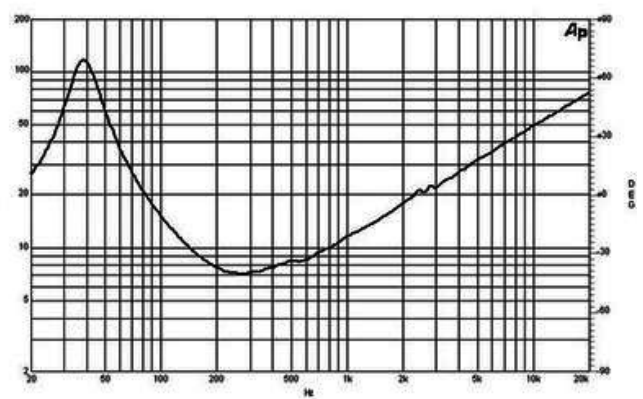

12NW76

LF Drivers- 12.0 Inches

SPECIFICATIONS

Nominal diameter	320 mm (12.0 in)
Nominal impedance	8 Ω
Minimum impedance	6.9 Ω
Nominal power handling ¹	500 W
Continuous power handling ²	1000 W
Sensitivity (1W/1m) ³	99.0 dB
Frequency range	40 - 2000 Hz
Voice coil diameter	76 mm (3.0 in)
Winding material	Copper
Former material	Glass Fibre
Winding depth	19 mm (0.75 in)
Magnetic gap depth	11 mm (0.43 in)
Flux density	1.3 T

SERVICE KIT

RCK12NW768

PARAMETERS

Fs	40 Hz
Re	5.3 Ω
Qes	0.17
Qms	3.7
Qts	0.16
Vas	76.0 dm ³ (2.7 ft ³)
Sd	522.0 cm ² (80.9 in ²)
η _o	2.8 %
Xmax	8.0 mm
Xvar	10.0 mm
Mms	77 g
Bl	25.5 Txm
Le	1.25 mH
EBP	235 Hz