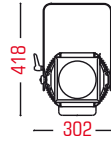

PROFILE 1200

PROJECTORS

PROFILE 1200

FEATURES

- High definition profile-spot projector
- Double condenser optics
- 3 zoom versions, from narrow to very wide
- Lamp access at the bottom of projector
- Aluminium and steel body with cooling fins

- LP53 1200W
- 230V
50/60 Hz
- Gx 9.5
Lct. 67 mm

12°

15/28°

22/40°

- PROFILE 1000 12° 11,0
- PROFILE 1000 15/28° 13,0
- PROFILE 1000 22/40° 12,3

MODELS

PROFILE 1200 12° (Cod. TE021.12.120)
• Black colour

PROFILE 1200 15/28° (Cod. TE022.1528.120)
• Black colour

PROFILE 1200 22/40° (Cod. TE023.2240.120)
• Black colour

TECHNICAL

- Front lenses diameter 150mm
- Central slot for gobo holder or iris diaphragm
- Gel filter cut size 167x167mm
- Reverse yoke for stand mountin
- 4 shutter blades and metal filter frame included
- 1 meter cable with cable clamp

40°	DIST	5	10	12.5	15	20	25
	LUX	912	228	146	101	57	45
Ø(m)	3.64	7.28	9.10	10.9	14.5	18.2	