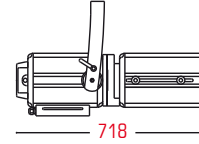

PROFILE 1200

PROJECTORS

PROFILE 1200

FEATURES

- High definition profile-spot projector
- Double condenser optics
- 3 zoom versions, from narrow to very wide
- Lamp access at the bottom of projector
- Aluminium and steel body with cooling fins

- LP53 1200W
- 230V
50/60 Hz
- Gx 9.5
Lct. 67 mm

12°

15/28°

22/40°

- PROFILE 1000 12° 11,0
- PROFILE 1000 15/28° 13,0
- PROFILE 1000 22/40° 12,3

MODELS

PROFILE 1200 12° (Cod. TE021.12.120)
• Black colour

PROFILE 1200 15/28° (Cod. TE022.1528.120)
• Black colour

PROFILE 1200 22/40° (Cod. TE023.2240.120)
• Black colour

TECHNICAL

- Front lenses diameter 150mm
- Central slot for gobo holder or iris diaphragm
- Gel filter cut size 167x167mm
- Reverse yoke for stand mountin
- 4 shutter blades and metal filter frame included
- 1 meter cable with cable clamp

40°	DIST	5	10	12.5	15	20	25
	LUX	912	228	146	101	57	45
Ø(m)	3.64	7.28	9.10	10.9	14.5	18.2	