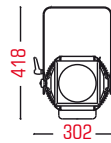

15°	DIST	5	10	12.5	15	20	25
	LUX	4300	1075	688	478	269	172
Ø(m)	1.32	2.64	3.30	3.96	5.28	6.60	

28°	DIST	5	10	12.5	15	20	25
	LUX	1400	350	224	156	88	56
Ø(m)	2.49	4.98	6.23	7.47	9.96	12.4	

22°	DIST	5	10	12.5	15	20	25
	LUX	2300	575	368	256	144	92
Ø(m)	1.94	3.88	4.85	5.82	7.76	9.70	

40°	DIST	5	10	12.5	15	20	25
	LUX	912	228	146	101	57	45
Ø(m)	3.64	7.28	9.10	10.9	14.5	18.2	

PROFILE 1200 G22

PROJECTORS

PROFILE 1200

FEATURES

- High definition profile-spot projector
- Double condenser optics
- 3 zoom versions, from narrow to very wide
- Lamp access at the bottom of projector
- Aluminium and steel body with cooling fins

- LP53 1200W
- 230V
50/60 Hz
- G 22
Lct. 63.5 mm

12°

15/28°

22/40°

- PROFILE 1000 12° 11,0
- PROFILE 1000 15/28° 13,0
- PROFILE 1000 22/40° 12,3

MODELS

PROFILE 1200 G22 12°
(Cod. TE021.12.120G) • Black colour

PROFILE 1200 G22 15/28°
(Cod. TE022.1528.120G) • Black colour

PROFILE 1200 G22 22/40°
(Cod. TE023.2240.120G) • Black colour

TECHNICAL

- Front lenses diameter 150mm
- Central slot for gobo holder or iris diaphragm
- Gel filter cut size 167x167mm
- Reverse yoke for stand mountin
- 4 shutter blades and metal filter frame included
- 1 meter cable with cable clamp