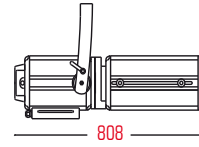

PROFILE 1200

PROJECTORS

PROFILE 1200

FEATURES

- High definition profile-spot projector
- Double condenser optics
- 3 zoom versions, from narrow to very wide
- Lamp access at the bottom of projector
- Aluminium and steel body with cooling fins

- LP53 1200W
- 230V
  50/60 Hz
- Gx 9.5
  Lct. 67 mm

12°

15/28°

22/40°

- PROFILE 1000 12° 11,0
- PROFILE 1000 15/28° 13,0
- PROFILE 1000 22/40° 12,3

MODELS

PROFILE 1200 12° (Cod. TE021.12.120)
• Black colour

PROFILE 1200 15/28° (Cod. TE022.1528.120)
• Black colour

PROFILE 1200 22/40° (Cod. TE023.2240.120)
• Black colour

TECHNICAL

- Front lenses diameter 150mm
- Central slot for gobo holder or iris diaphragm
- Gel filter cut size 167x167mm
- Reverse yoke for stand mountin
- 4 shutter blades and metal filter frame included
- 1 meter cable with cable clamp

ACCESSORY

- INCLUDED
  TE021FF
- TE65
- INCLUDED
  TE67
- TE66
- 86 mm
  B size
  60 mm

PROFILE 1200

ADMISSIBLE LAMPS

- 1200W: T29 3050K 480hrs
- 1200W: CP90 3200K 200hrs

PHOTOMETRIC

PROFILE 1200

12°	DIST	5	10	12.5	15	20	25	
	LUX	3500	875	560	389	219	140	
Ø(m)	1.05	2.10	2.63	3.15	4.20	5.25		

15°	DIST	5	10	12.5	15	20	25	
	LUX	4300	1075	688	478	269	172	
Ø(m)	1.32	2.64	3.30	3.96	5.28	6.60		

28°	DIST	5	10	12.5	15	20	25	
	LUX	1400	350	224	156	88	56	
Ø(m)	2.49	4.98	6.23	7.47	9.96	12.4		

22°	DIST	5	10	12.5	15	20	25	
	LUX	2300	575	368	256	144	92	
Ø(m)	1.94	3.88	4.85	5.82	7.76	9.70		

40°	DIST	5	10	12.5	15	20	25	
	LUX	912	228	146	101	57	45	
Ø(m)	3.64	7.28	9.10	10.9	14.5	18.2		

PROFILE 1200 G22

PROJECTORS

PROFILE 1200

FEATURES

- High definition profile-spot projector
- Double condenser optics
- 3 zoom versions, from narrow to very wide
- Lamp access at the bottom of projector
- Aluminium and steel body with cooling fins

- LP53 1200W
- 230V
  50/60 Hz
- G 22
  Lct. 63.5 mm

12°

15/28°

22/40°

- PROFILE 1000 12° 11,0
- PROFILE 1000 15/28° 13,0
- PROFILE 1000 22/40° 12,3

MODELS