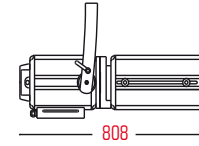

PROFILE 1200

PROJECTORS

PROFILE 1200

FEATURES

- High definition profile-spot projector
- Double condenser optics
- 3 zoom versions, from narrow to very wide
- Lamp access at the bottom of projector
- Aluminium and steel body with cooling fins

- LP53 1200W
- 230V
50/60 Hz
- Gx 9.5
Lct. 67 mm

12°

15/28°

22/40°

- PROFILE 1000 12° 11,0
- PROFILE 1000 15/28° 13,0
- PROFILE 1000 22/40° 12,3

MODELS

PROFILE 1200 12° (Cod. TE021.12.120)
• Black colour

PROFILE 1200 15/28° (Cod. TE022.1528.120)
• Black colour

PROFILE 1200 22/40° (Cod. TE023.2240.120)
• Black colour

TECHNICAL

- Front lenses diameter 150mm
- Central slot for gobo holder or iris diaphragm
- Gel filter cut size 167x167mm
- Reverse yoke for stand mountin
- 4 shutter blades and metal filter frame included
- 1 meter cable with cable clamp