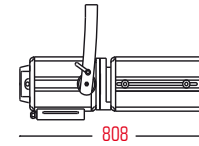

15°	DIST	5	10	12.5	15	20	25
	LUX	4300	1075	688	478	269	172
Ø(m)	1.32	2.64	3.30	3.96	5.28	6.60	

28°	DIST	5	10	12.5	15	20	25
	LUX	1400	350	224	156	88	56
Ø(m)	2.49	4.98	6.23	7.47	9.96	12.4	

22°	DIST	5	10	12.5	15	20	25
	LUX	2300	575	368	256	144	92
Ø(m)	1.94	3.88	4.85	5.82	7.76	9.70	

40°	DIST	5	10	12.5	15	20	25
	LUX	912	228	146	101	57	45
Ø(m)	3.64	7.28	9.10	10.9	14.5	18.2	

PROFILE 1200 G22

PROJECTORS

PROFILE 1200

FEATURES

- High definition profile-spot projector
- Double condenser optics
- 3 zoom versions, from narrow to very wide
- Lamp access at the bottom of projector
- Aluminium and steel body with cooling fins

- LP53 1200W
- 230V
50/60 Hz
- G 22
Lct. 63.5 mm

12°

15/28°

22/40°

- PROFILE 1000 12° 11,0
- PROFILE 1000 15/28° 13,0
- PROFILE 1000 22/40° 12,3

MODELS

PROFILE 1200 G22 12°
(Cod. TE021.12.120G) • Black colour

PROFILE 1200 G22 15/28°
(Cod. TE022.1528.120G) • Black colour

PROFILE 1200 G22 22/40°
(Cod. TE023.2240.120G) • Black colour

TECHNICAL

- Front lenses diameter 150mm
- Central slot for gobo holder or iris diaphragm
- Gel filter cut size 167x167mm
- Reverse yoke for stand mountin
- 4 shutter blades and metal filter frame included
- 1 meter cable with cable clamp