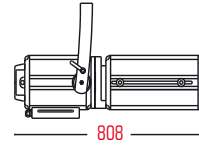

15°	DIST	5	10	12.5	15	20	25
	LUX	4300	1075	688	478	269	172
Ø(m)	1.32	2.64	3.30	3.96	5.28	6.60	

28°	DIST	5	10	12.5	15	20	25
	LUX	1400	350	224	156	88	56
Ø(m)	2.49	4.98	6.23	7.47	9.96	12.4	

22°	DIST	5	10	12.5	15	20	25
	LUX	2300	575	368	256	144	92
Ø(m)	1.94	3.88	4.85	5.82	7.76	9.70	

40°	DIST	5	10	12.5	15	20	25
	LUX	912	228	146	101	57	45
Ø(m)	3.64	7.28	9.10	10.9	14.5	18.2	

PROFILE 1200 G22

PROJECTORS

PROFILE 1200

FEATURES

- High definition profile-spot projector
- Double condenser optics
- 3 zoom versions, from narrow to very wide
- Lamp access at the bottom of projector
- Aluminium and steel body with cooling fins

- LP53 1200W
- 230V
50/60 Hz
- G 22
Lct. 63.5 mm

12°

15/28°

22/40°

- PROFILE 1000 12° 11,0
- PROFILE 1000 15/28° 13,0
- PROFILE 1000 22/40° 12,3

MODELS

PROFILE 1200 G22 12°
(Cod. TE021.12.120G) • Black colour

PROFILE 1200 G22 15/28°
(Cod. TE022.1528.120G) • Black colour

PROFILE 1200 G22 22/40°
(Cod. TE023.2240.120G) • Black colour

TECHNICAL

- Front lenses diameter 150mm
- Central slot for gobo holder or iris diaphragm
- Gel filter cut size 167x167mm
- Reverse yoke for stand mountin
- 4 shutter blades and metal filter frame included
- 1 meter cable with cable clamp