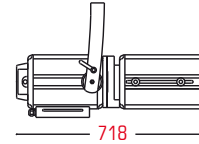

15°	DIST	5	10	12.5	15	20	25
	LUX	4300	1075	688	478	269	172
Ø(m)	1.32	2.64	3.30	3.96	5.28	6.60	

28°	DIST	5	10	12.5	15	20	25
	LUX	1400	350	224	156	88	56
Ø(m)	2.49	4.98	6.23	7.47	9.96	12.4	

22°	DIST	5	10	12.5	15	20	25
	LUX	2300	575	368	256	144	92
Ø(m)	1.94	3.88	4.85	5.82	7.76	9.70	

40°	DIST	5	10	12.5	15	20	25
	LUX	912	228	146	101	57	45
Ø(m)	3.64	7.28	9.10	10.9	14.5	18.2	

PROFILE 1200 G22

PROJECTORS

PROFILE 1200

FEATURES

- High definition profile-spot projector
- Double condenser optics
- 3 zoom versions, from narrow to very wide
- Lamp access at the bottom of projector
- Aluminium and steel body with cooling fins

- LP53 1200W
- 230V
50/60 Hz
- G 22
Lct. 63.5 mm

12°

15/28°

22/40°

- PROFILE 1000 12° 11,0
- PROFILE 1000 15/28° 13,0
- PROFILE 1000 22/40° 12,3

MODELS

PROFILE 1200 G22 12°
(Cod. TE021.12.120G) • Black colour

PROFILE 1200 G22 15/28°
(Cod. TE022.1528.120G) • Black colour

PROFILE 1200 G22 22/40°
(Cod. TE023.2240.120G) • Black colour

TECHNICAL

- Front lenses diameter 150mm
- Central slot for gobo holder or iris diaphragm
- Gel filter cut size 167x167mm
- Reverse yoke for stand mountin
- 4 shutter blades and metal filter frame included
- 1 meter cable with cable clamp