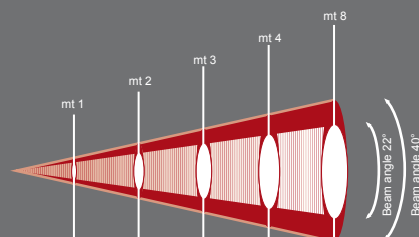

Dimensioni/peso:

- Lunghezza: 768 mm (15°-28°)
678 mm (22°-40°)
- Larghezza: 242 mm
- Altezza: 226 mm
- Peso: 15°-28° = 16 kg
22°-40° = 15 kg

Features:

- Profile with White led COB Warm or Cold
- White color Temperature 3.200K or 5.600K
- Aluminium/steel case
- Zoom lens with a perfect color Mixing
- Support bracket

- AC 90-240V 50-60 Hz
- 250W Max power Consumption
- In-out powercon connectors (max 10 Colours Spot)
- 5-pin in-out Neutrik dmx connectors
- Protection class: IP20

Size / Weight:

- Length: 768 mm (15°-28°)
678 mm (22°-40°)
- Width: 242 mm
- Height: 226 mm
- Weight: 15°-28° = 16 kg
22°-40° = 15 kg

DIMENSION

ACCESSORY

- INCLUDED CPFF (Filter frame)
- CPGH (Gobo holder)
- 4 PC INCLUDED CPSB (Shutter blades)
- CPID (Iris-diaphragm)

PHOTOMETRICAL PROFILE 15°-28°

Lux center	96000	24000	10667	6000	1500	Beam angle 15°	
Diameter cm.	26	53	79	105.3	210.6		
Lux center	10000				4445	2500	Beam angle 28°
Diameter cm.	49.9	99.7	149.6	199.5	398.9		

PHOTOMETRICAL PROFILE 22°-40°

Lux center	52459	13115	5829	3279	820	Beam angle 22°	
Diameter cm.	38.9	77.8	116.6	155.5	311		
Lux center	5104				2269	1276	Beam angle 40°
Diameter cm.	72.8	145.6	218.4	291.2	582.4		