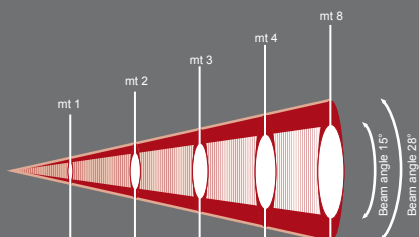

Dimensioni/peso:

- Lunghezza: 768 mm (15°-28°)
678 mm (22°-40°)
- Larghezza: 242 mm
- Altezza: 226 mm
- Peso: 15°-28° = 16 kg
22°-40° = 15 kg

Features:

- Profile with White led COB Warm or Cold
- White color Temperature 3.200K or 5.600K
- Aluminium/steel case
- Zoom lens with a perfect color Mixing
- Support bracket

- AC 90-240V 50-60 Hz
- 250W Max power Consumption
- In-out powercon connectors (max 10 Colours Spot)
- 5-pin in-out Neutrik dmx connectors
- Protection class: IP20

Size / Weight:

- Length: 768 mm (15°-28°)
678 mm (22°-40°)
- Width: 242 mm
- Height: 226 mm
- Weight: 15°-28° = 16 kg
22°-40° = 15 kg

DIMENSION

ACCESSORY

- INCLUDED CPFF (Filter frame)
- CPGH (Gobo holder)
- 4 PC INCLUDED CPSB (Shutter blades)
- CPID (Iris-diaphragm)

PHOTOMETRICAL PROFILE 15°-28°

Lux center	96000	24000	10667	6000	1500	Beam angle 15°	
Diameter cm.	26	53	79	105.3	210.6		
Lux center	10000				4445	2500	Beam angle 28°
Diameter cm.	49.9	99.7	149.6	199.5	398.9		

PHOTOMETRICAL PROFILE 22°-40°

Lux center	52459	13115	5829	3279	820	Beam angle 22°	
Diameter cm.	38.9	77.8	116.6	155.5	311		
Lux center	5104				2269	1276	Beam angle 40°
Diameter cm.	72.8	145.6	218.4	291.2	582.4		