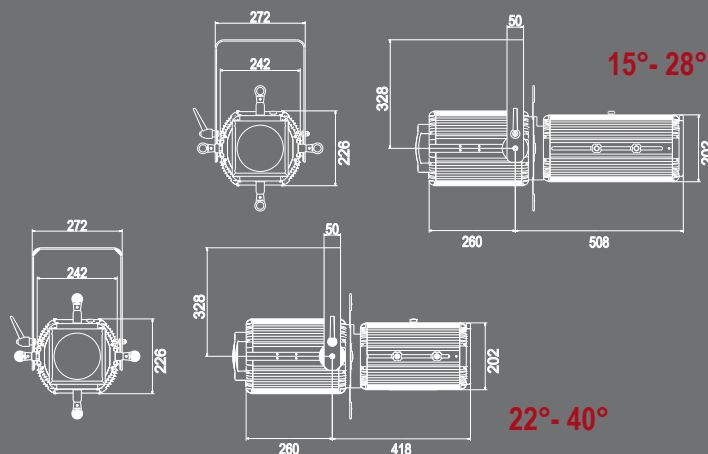

Dimensioni/peso:

- Lunghezza: 768 mm (15°-28°)
678 mm (22°-40°)
- Larghezza: 242 mm
- Altezza: 226 mm
- Peso: 15°-28° = 16 kg
22°-40° = 15 kg

Features:

- Profile with White led COB Warm or Cold
- White color Temperature 3.200K or 5.600K
- Aluminium/steel case
- Zoom lens with a perfect color Mixing
- Support bracket

- AC 90-240V 50-60 Hz
- 250W Max power Consumption
- In-out powercon connectors (max 10 Colours Spot)
- 5-pin in-out Neutrik dmx connectors
- Protection class: IP20

Size / Weight:

- Length: 768 mm (15°-28°)
678 mm (22°-40°)
- Width: 242 mm
- Height: 226 mm
- Weight: 15°-28° = 16 kg
22°-40° = 15 kg

DIMENSION

ACCESSORY

- INCLUDED CPFF (Filter frame)
- CPGH (Gobo holder)
- 4 PC INCLUDED CPSB (Shutter blades)
- CPID (Iris-diaphragm)

PHOTOMETRICAL PROFILE 15°-28°

Lux center	96000	24000	10667	6000	1500	Beam angle 15°	
Diameter cm.	26	53	79	105.3	210.6		
Lux center	10000				4445	2500	Beam angle 28°
Diameter cm.	49.9	99.7	149.6	199.5	398.9		

PHOTOMETRICAL PROFILE 22°-40°

Lux center	52459	13115	5829	3279	820	Beam angle 22°	
Diameter cm.	38.9	77.8	116.6	155.5	311		
Lux center	5104				2269	1276	Beam angle 40°
Diameter cm.	72.8	145.6	218.4	291.2	582.4		