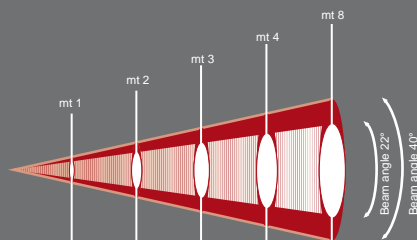

Dimensioni/peso:

- Lunghezza: 768 mm (15°-28°)
678 mm (22°-40°)
- Larghezza: 242 mm
- Altezza: 226 mm
- Peso: 15°-28° = 16 kg
22°-40° = 15 kg

Features:

- Profile with White led COB Warm or Cold
- White color Temperature 3.200K or 5.600K
- Aluminium/steel case
- Zoom lens with a perfect color Mixing
- Support bracket

Size / Weight:

- Length: 768 mm (15°-28°)
678 mm (22°-40°)
- Width: 242 mm
- Height: 226 mm
- Weight: 15°-28° = 16 kg
22°-40° = 15 kg

DIMENSION

ACCESSORY

- INCLUDED CPFF (Filter frame)
- CPGH (Gobo holder)
- 4 PC INCLUDED CPSB (Shutter blades)
- 38.5 mm E size 28 mm
- CPID (Iris-diaphragm)

PHOTOMETRICAL PROFILE 15°-28°

Lux center	96000	24000	10667	6000	1500	Beam angle 15°
Diameter cm.	26	53	79	105.3	210.6	
Lux center		10000	4445	2500	625	Beam angle 28°
Diameter cm.		49.9	99.7	149.6	398.9	

PHOTOMETRICAL PROFILE 22°-40°

Lux center	52459	13115	5829	3279	820	Beam angle 22°
Diameter cm.	38.9	77.8	116.6	155.5	311	
Lux center		5104	2269	1276	320	Beam angle 40°
Diameter cm.		72.8	145.6	218.4	582.4	