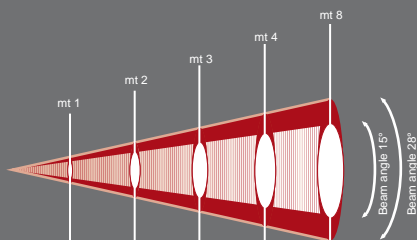

Dimensioni/peso:

- Lunghezza: 768 mm (15°-28°)
678 mm (22°-40°)
- Larghezza: 242 mm
- Altezza: 226 mm
- Peso: 15°-28° = 16 kg
22°-40° = 15 kg

Features:

- Profile with White led COB Warm or Cold
- White color Temperature 3.200K or 5.600K
- Aluminium/steel case
- Zoom lens with a perfect color Mixing
- Support bracket

Size / Weight:

- Length: 768 mm (15°-28°)
678 mm (22°-40°)
- Width: 242 mm
- Height: 226 mm
- Weight: 15°-28° = 16 kg
22°-40° = 15 kg

DIMENSION

ACCESSORY

- INCLUDED CPFF (Filter frame)
- CPGH (Gobo holder)
- 4 PC INCLUDED CPSB (Shutter blades)
- 38.5 mm E size 28 mm
- CPID (Iris-diaphragm)

PHOTOMETRICAL PROFILE 15°-28°

Lux center	96000	24000	10667	6000	1500	Beam angle 15°
Diameter cm.	26	53	79	105.3	210.6	
Lux center		10000	4445	2500	625	Beam angle 28°
Diameter cm.		49.9	99.7	149.6	398.9	

PHOTOMETRICAL PROFILE 22°-40°

Lux center	52459	13115	5829	3279	820	Beam angle 22°
Diameter cm.	38.9	77.8	116.6	155.5	311	
Lux center		5104	2269	1276	320	Beam angle 40°
Diameter cm.		72.8	145.6	218.4	582.4	