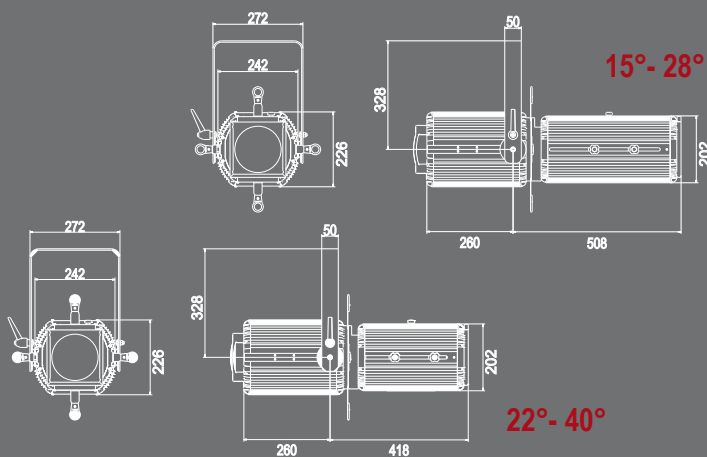

Dimensioni/peso:

- Lunghezza: 768 mm (15°-28°)
678 mm (22°-40°)
- Larghezza: 242 mm
- Altezza: 226 mm
- Peso: 15°-28° = 16 kg
22°-40° = 15 kg

Features:

- Profile with White led COB Warm or Cold
- White color Temperature 3.200K or 5.600K
- Aluminium/steel case
- Zoom lens with a perfect color Mixing
- Support bracket

Size / Weight:

- Length: 768 mm (15°-28°)
678 mm (22°-40°)
- Width: 242 mm
- Height: 226 mm
- Weight: 15°-28° = 16 kg
22°-40° = 15 kg

DIMENSION

ACCESSORY

- INCLUDED CPFF (Filter frame)
- CPGH (Gobo holder)
- 4 PC INCLUDED CPSB (Shutter blades)
- 38.5 mm E size 28 mm
- CPID (Iris-diaphragm)

PHOTOMETRICAL PROFILE 15°-28°

Lux center	96000	24000	10667	6000	1500	Beam angle 15°
Diameter cm.	26	53	79	105.3	210.6	
Lux center		10000	4445	2500	625	Beam angle 28°
Diameter cm.		49.9	99.7	149.6	398.9	

PHOTOMETRICAL PROFILE 22°-40°

Lux center	52459	13115	5829	3279	820	Beam angle 22°
Diameter cm.	38.9	77.8	116.6	155.5	311	
Lux center		5104	2269	1276	320	Beam angle 40°
Diameter cm.		72.8	145.6	218.4	582.4	