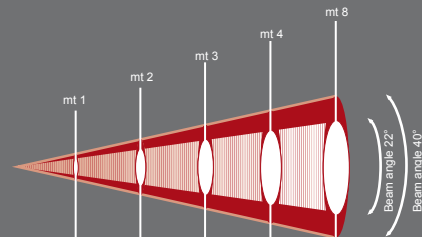

### Size / Weight:

- Length: 768 mm (15°-28°)  
678 mm (22°-40°)
- Width: 242 mm
- Height: 226 mm
- Weight: 15°-28° = 16 kg  
22°-40° = 15 kg

## DIMENSION

## PHOTOMETRICAL PROFILE 15°-28°

Lux center	96000	24000	10667	6000	1500	Beam angle 15°
Diameter cm.	26	53	79	105.3	210.6	
Lux center		10000	4445	2500	625	Beam angle 28°
Diameter cm.	49.9	99.7	149.6	199.5	398.9	

## PHOTOMETRICAL PROFILE 22°-40°

Lux center	52459	13115	5829	3279	820	Beam angle 22°
Diameter cm.	38.9	77.8	116.6	155.5	311	
Lux center		5104	2269	1276	320	Beam angle 40°
Diameter cm.	72.8	145.6	218.4	291.2	582.4	